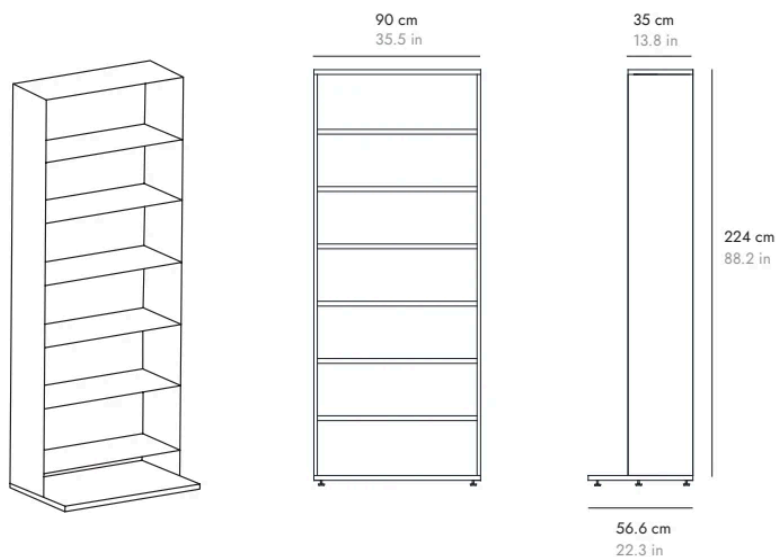

DETAILS. DETALLES

LITERATURA CLASSIC

BY VICENT MARTÍNEZ, 1985

punt
+ design Nation

DIMENSIONS. DIMENSIONES

LIT221

LIT391

Shelf compositions must be fixed to the wall for optimum stability.

Las composiciones de estantería deben fijarse a pared para lograr una estabilidad óptima.

LITERATURA CLASSIC

BY VICENT MARTÍNEZ, 1985

MATERIALS

Wood.

Shelving made of E1 MDF board and E1 particle board (low formaldehyde content) with oak or natural walnut veneer.