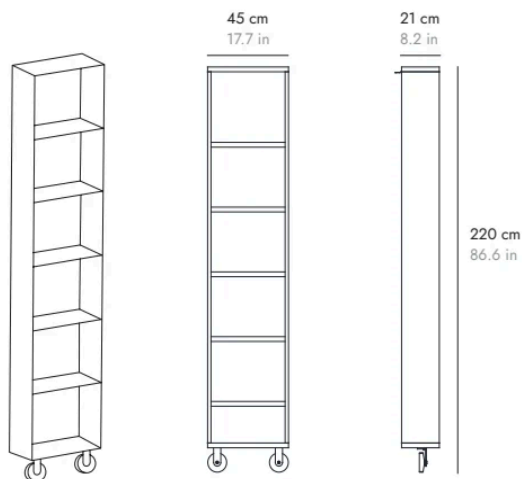

DETAILS. DETALLES

LITERATURA CLASSIC

BY VICENT MARTÍNEZ, 1985

punt
+ design Nation

DIMENSIONS. DIMENSIONES

LIT221

LIT391

Shelf compositions must be fixed to the wall for optimum stability.